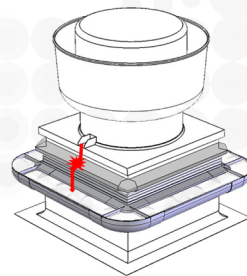

781-436.8864

Info@restaurantaccessoriesstorebycjs.com
restaurantaccessoriesstorebycjs.com

Defend Your Rooftop From Grease With

Off The Roof
Protection

CURB DEFLECTOR

KEEPING GREASE OFF YOUR CURBS & ROOFS

Omni's **Curb Deflector** mounts below the fan base between the fan and grease containment unit. The **Curb Deflector** deflects grease away from the fan curb out onto filter media of a **Grease Gutter** or **Roof Guardian** grease containment system. It also prevents grease from running down a fan curb and possibly passing between a grease containment unit and fan base and onto a roof. By intercepting and diverting grease discharge off of a fan curb, the **Curb Deflector** prevents costly fan curb rebuilds

- Weather Resistant
- Quick & Easy to Install
- 3 Stock Sizes (Custom Sizes Available)
- Made from Sturdy 22-Gauge Galvanized Steel
- Easily Retrofits into Existing Grease Containment Units
- Helps Center Grease Discharge onto Filter Media for Even Absorption