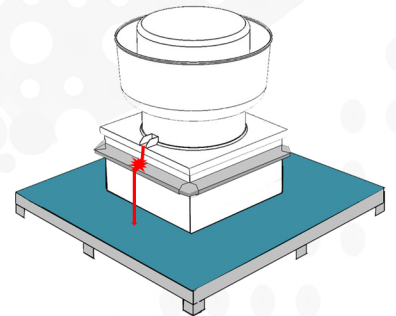

781-436.8864

Info@restaurantaccessoriesstorebycjs.com
restaurantaccessoriesstorebycjs.com

Defend Your Rooftop From Grease With

Off The Roof
Protection

CURB DEFLECTOR

KEEPING GREASE OFF YOUR CURBS & ROOFS

Omni's **Curb Deflector** mounts below the fan base between the fan and grease containment unit. The **Curb Deflector** deflects grease away from the fan curb out onto filter media of a **Grease Gutter** or **Roof Guardian** grease containment system. It also prevents grease from running down a fan curb and possibly passing between a grease containment unit and fan base and onto a roof. By intercepting and diverting grease discharge off of a fan curb, the **Curb Deflector** prevents costly fan curb rebuilds

- Weather Resistant
- Quick & Easy to Install
- 3 Stock Sizes (Custom Sizes Available)
- Made from Sturdy 22-Gauge Galvanized Steel
- Easily Retrofits into Existing Grease Containment Units
- Helps Center Grease Discharge onto Filter Media for Even Absorption